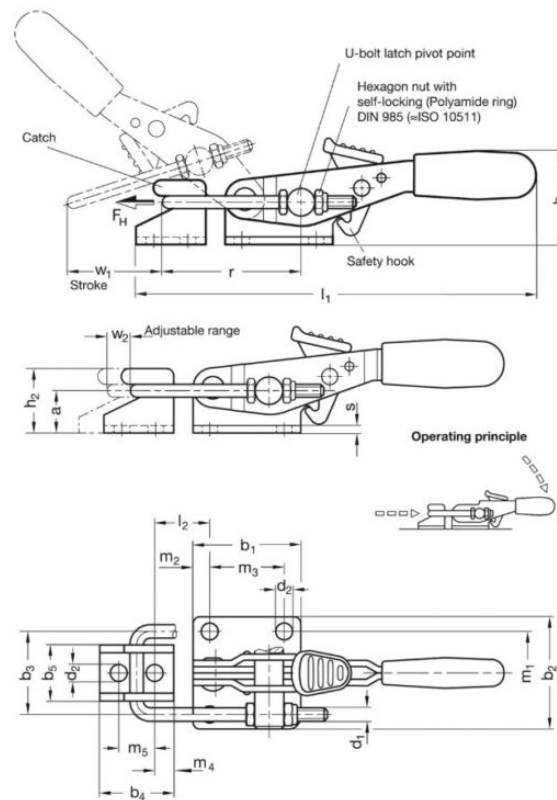

Article number: 208513160T6  
 Description: E+G Klee latch clamp  
 GN 851.3-160-T6, w.hook w.catch  
 Note: w.hook w.catch

## Measures

1 = M4	h1 = 31	m5 = 10
a = 12	h2 = 18	Power = 1600
b1 = 26	l1 = 99	r = 35
b2 = 28	L2 = 11	s = 2.0
b3 = 21	m1 = 19	Size = 160
b4 = 20	m2 = 5	w1 = 25
b5 = 14	m3 = 16	w2 = 11
d2 = 4.3	m4 = 5	